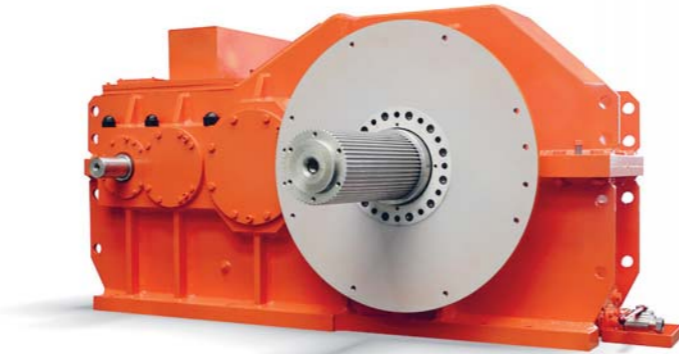

Dredge pump gearbox

Jack-up gearbox

Anchor winch gearbox for the world's largest construction vessel Pioneering Spirit

High speed pump drive gearbox

- Midstream**
- High speed pump drives
 - Gears for propeller drives
 - Dredge Pump Gearbox
 - Compressor drives

Mooring winch gearbox

Fire fighting pump gearbox

- Downstream**
- Compressor drives
 - Process pump drives

AHTS winch gearbox for Rolls Royce

35 tons trawl winch with parallel shaft gearbox

Wikov – The Essence of Engineering