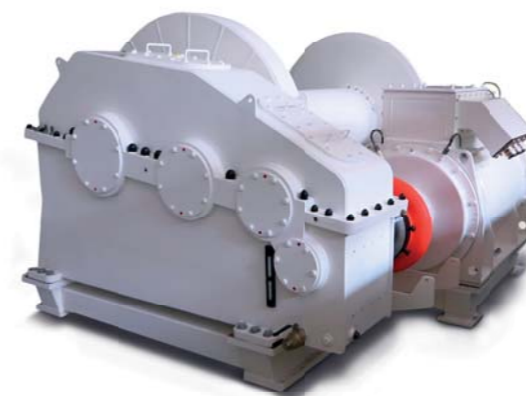

Dredge pump gearbox

Jack-up gearbox

Anchor winch gearbox for the world's largest construction vessel Pioneering Spirit

High speed pump drive gearbox

- Midstream**
- High speed pump drives
 - Gears for propeller drives
 - Dredge Pump Gearbox
 - Compressor drives

Mooring winch gearbox

Fire fighting pump gearbox

- Downstream**
- Compressor drives
 - Process pump drives

AHTS winch gearbox for Rolls Royce

35 tons trawl winch with parallel shaft gearbox

Wikov – The Essence of Engineering