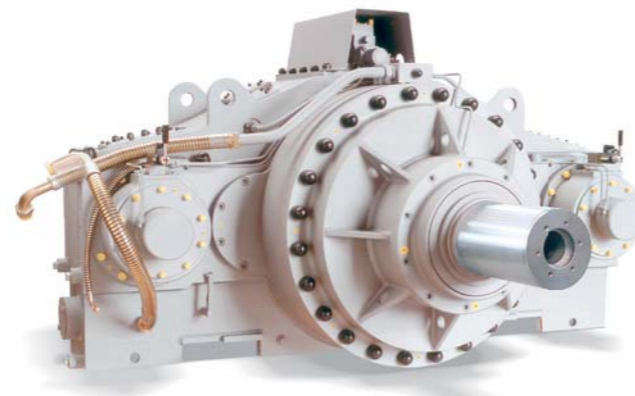

Dredge pump gearbox

Jack-up gearbox

Anchor winch gearbox for the world's largest construction vessel Pioneering Spirit

High speed pump drive gearbox

- Midstream**
- High speed pump drives
 - Gears for propeller drives
 - Dredge Pump Gearbox
 - Compressor drives

Mooring winch gearbox

Fire fighting pump gearbox

- Downstream**
- Compressor drives
 - Process pump drives

AHTS winch gearbox for Rolls Royce

35 tons trawl winch with parallel shaft gearbox

Wikov – The Essence of Engineering